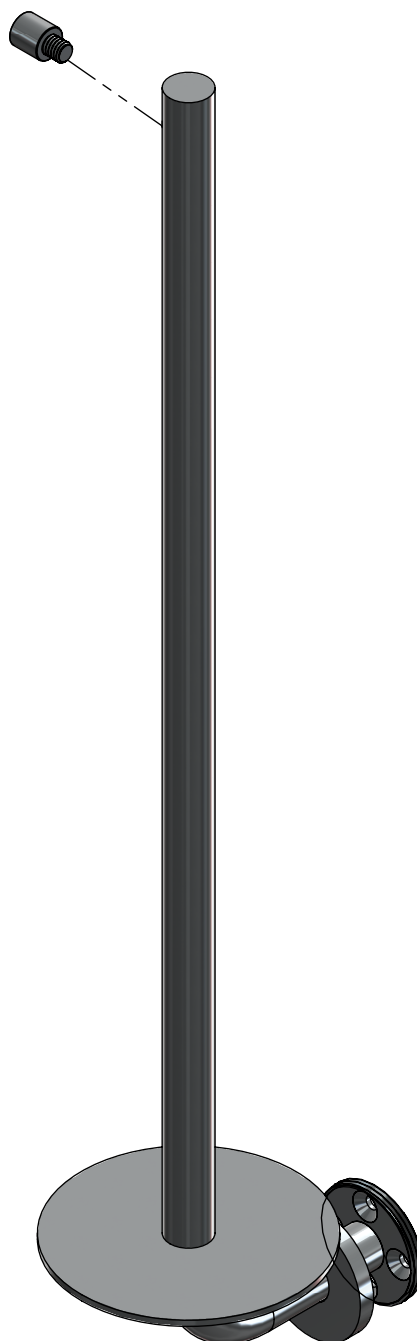

# Kaldur - backup paper holder

Gold brushed PVD

# clou

---

CL/09.05035.82

Spare parts

CL/1051.9142.82

CL/1051.9141.82